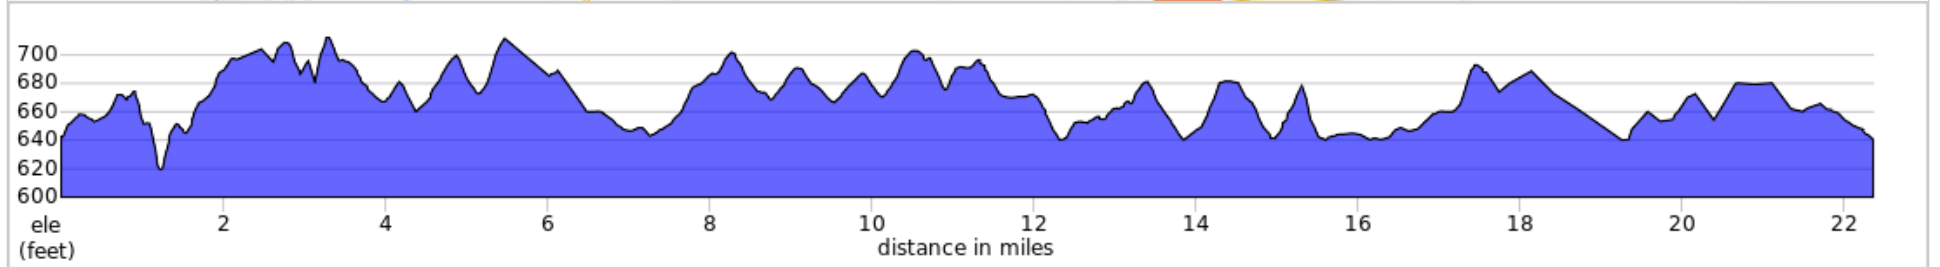

22 Mile - Trick It Up Bike Ride 2019

22.4 miles, + 638 / - 638 feet

22 Mile - Trick It Up Bike Ride 2019

Dist	Prev	Type	Note	Next
0.0	0.0	📍	Start of route	0.9
0.9	0.9	➔	R onto FM2194	9.8

0.9 miles. +37/-5 feet

Dist	Prev	Type	Note	Next
10.7	9.8	➔	R onto FM 903	1.9
12.5	1.9	➔	R onto FM1569	5.0

11.6 miles. +34/-78 feet

Dist	Prev	Type	Note	Next
17.5	5.0	←	Slight L onto Chapparral Bike Trail/Northeast Texas Trail	4.8
22.4	4.8	📍	End of route	0.0

9.8 miles. +73/-119 feet