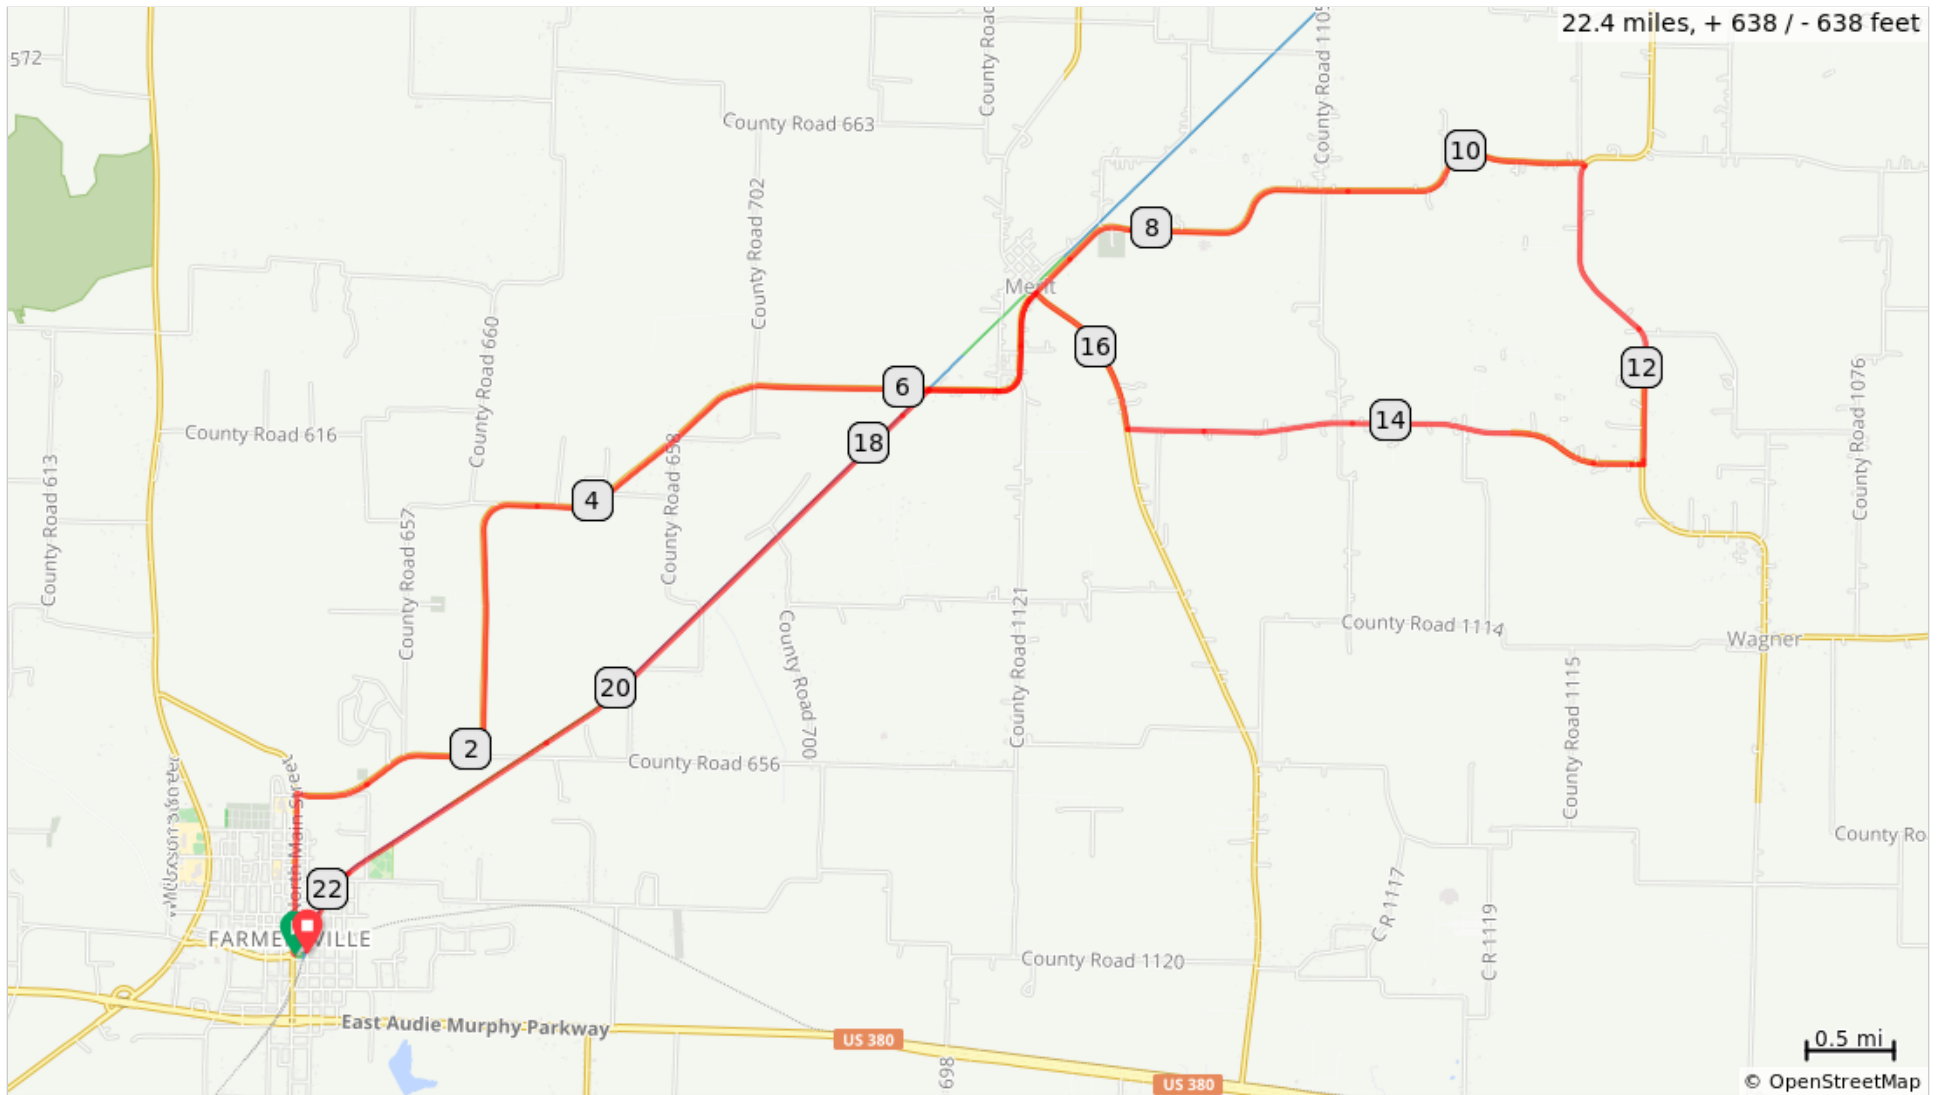

22 Mile - Trick It Up Bike Ride 2019

22.4 miles, + 638 / - 638 feet

22 Mile - Trick It Up Bike Ride 2019

Dist	Prev	Type	Note	Next
0.0	0.0	📍	Start of route	0.9
0.9	0.9	➔	R onto FM2194	9.8

0.9 miles. +37/-5 feet

Dist	Prev	Type	Note	Next
10.7	9.8	➔	R onto FM 903	1.9
12.5	1.9	➔	R onto FM1569	5.0

11.6 miles. +34/-78 feet

Dist	Prev	Type	Note	Next
17.5	5.0	←	Slight L onto Chapparral Bike Trail/Northeast Texas Trail	4.8
22.4	4.8	📍	End of route	0.0

9.8 miles. +73/-119 feet