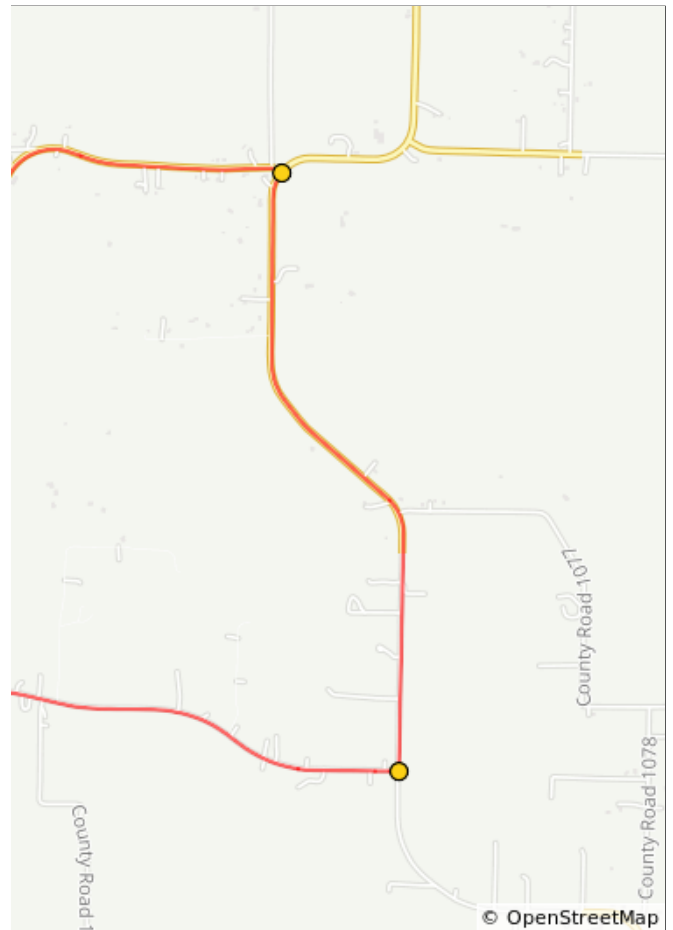

22 Mile - Trick It Up Bike Ride 2019

22.4 miles, + 638 / - 638 feet

22 Mile - Trick It Up Bike Ride 2019

Dist	Prev	Type	Note	Next
0.0	0.0	📍	Start of route	0.9
0.9	0.9	➔	R onto FM2194	9.8

0.9 miles. +37/-5 feet

Dist	Prev	Type	Note	Next
10.7	9.8	➔	R onto FM 903	1.9
12.5	1.9	➔	R onto FM1569	5.0

11.6 miles. +34/-78 feet

Dist	Prev	Type	Note	Next
17.5	5.0	←	Slight L onto Chapparral Bike Trail/Northeast Texas Trail	4.8
22.4	4.8	📍	End of route	0.0

9.8 miles. +73/-119 feet