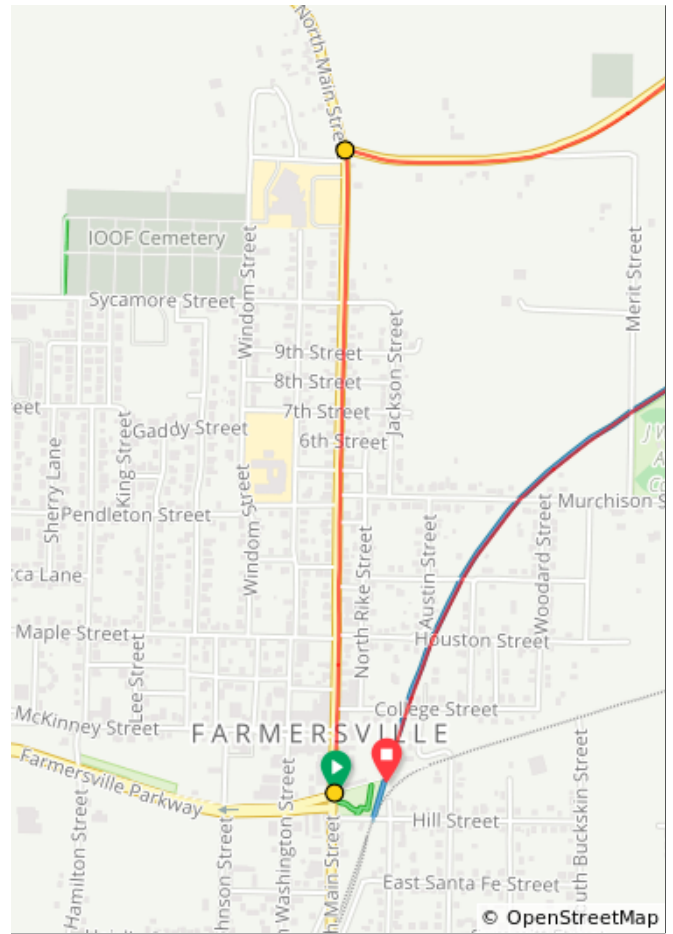

22 Mile - Trick It Up Bike Ride 2019

22.4 miles, + 638 / - 638 feet

22 Mile - Trick It Up Bike Ride 2019

Dist	Prev	Type	Note	Next
0.0	0.0	📍	Start of route	0.9
0.9	0.9	➔	R onto FM2194	9.8

0.9 miles. +37/-5 feet

Dist	Prev	Type	Note	Next
10.7	9.8	➔	R onto FM 903	1.9
12.5	1.9	➔	R onto FM1569	5.0

11.6 miles. +34/-78 feet

Dist	Prev	Type	Note	Next
17.5	5.0	←	Slight L onto Chapparral Bike Trail/Northeast Texas Trail	4.8
22.4	4.8	📍	End of route	0.0

9.8 miles. +73/-119 feet