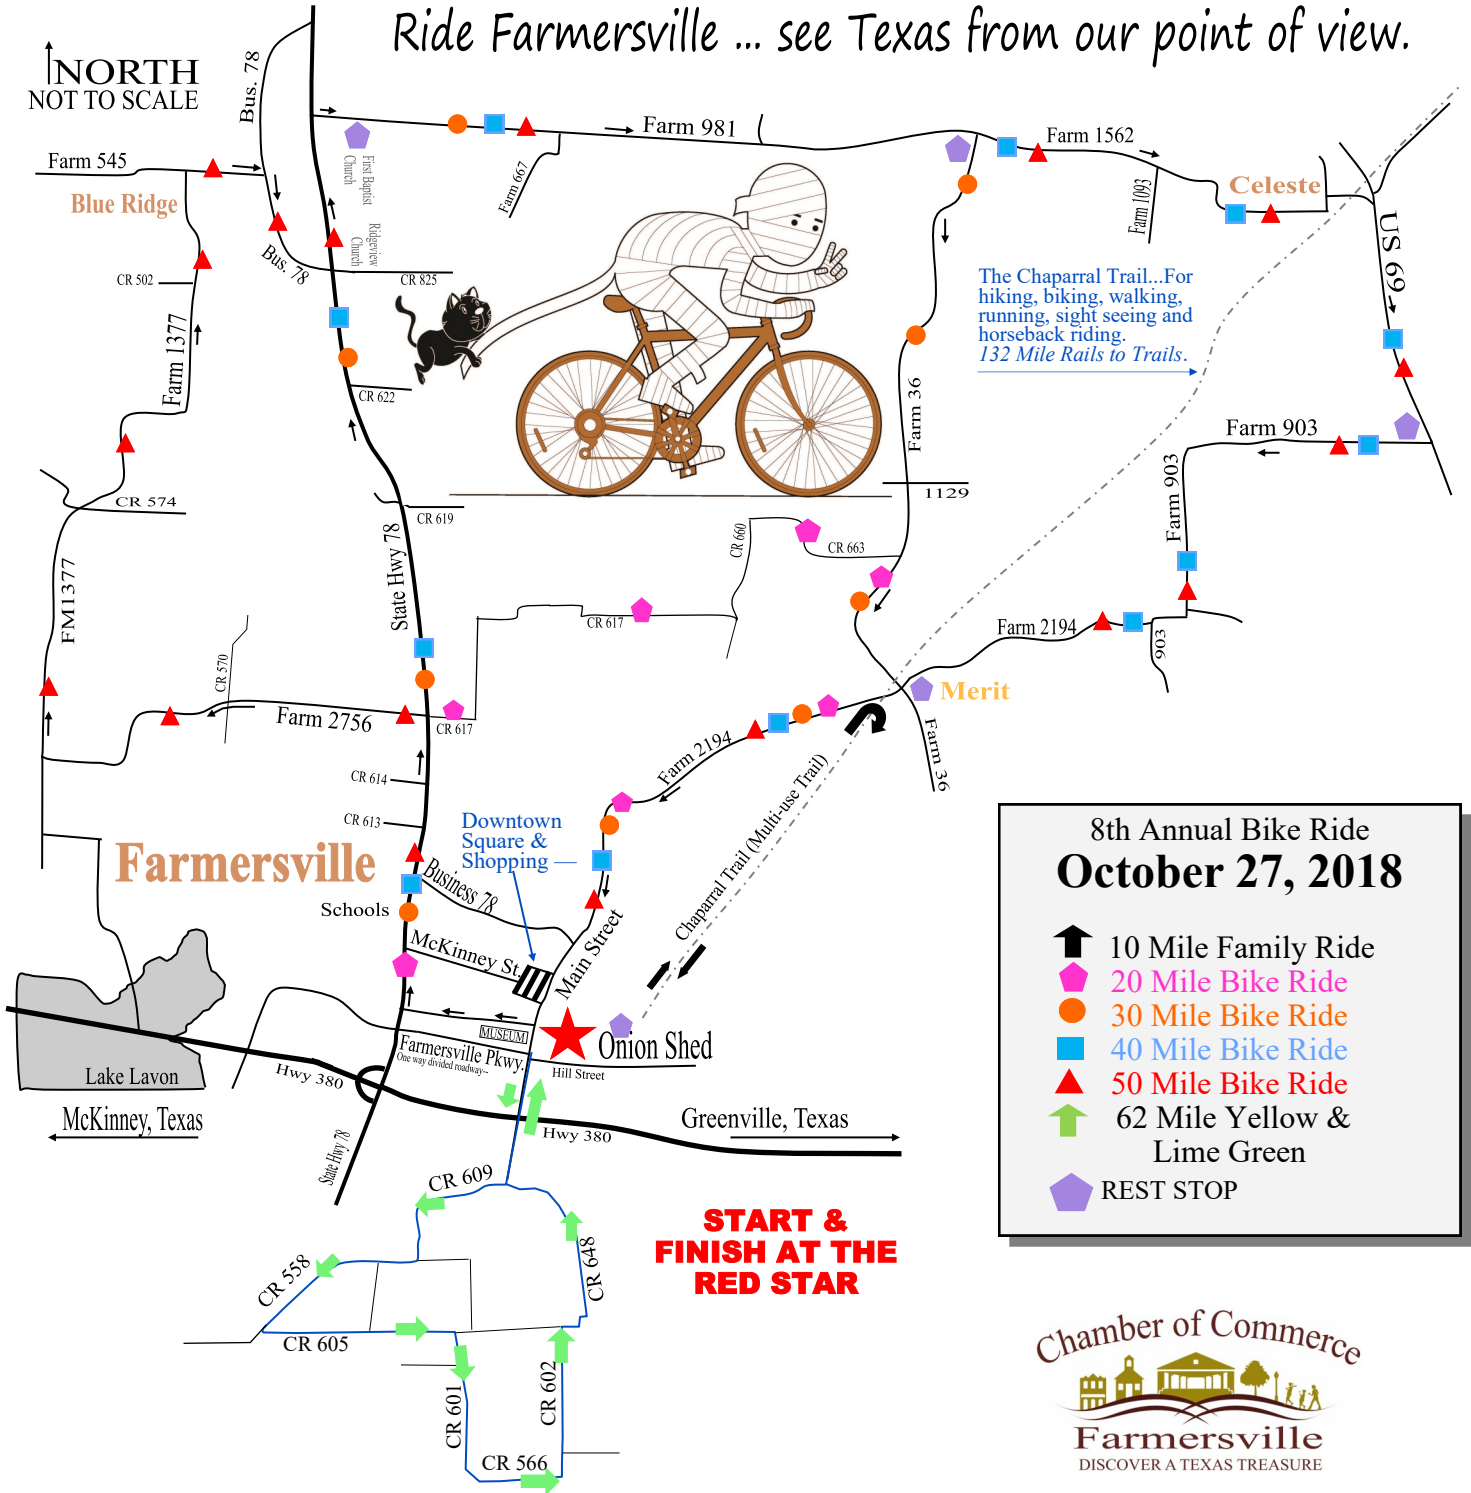

# Trick It Up Bike Ride 2018

Ride Farmersville ... see Texas from our point of view.

For the 62 mile route START AT THE RED STAR near the Onion Shed and follow the 50 Mile Route returning back to the starting point then following the green arrows for the final 12 mile loop.